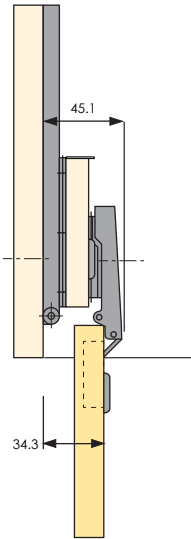

# Pocket Door System

45mm Full Extension Slide

Code	L	A	B	C	D	Travel Length (TL)		
7035	457	103.4	230	308.9	Min 60	366,6	9kg / pair	2 pairs

## Slide Dimensions

DIY Installation Guide

## Technical Diagrams

## Assembly

1

2

\*Follow Strip must be 12mm thick

3

4

5