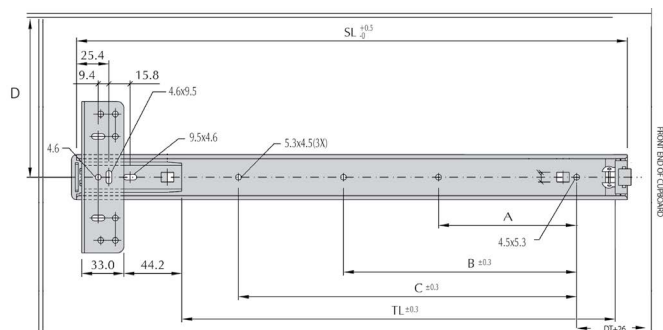

# Pocket Door System

45mm Full Extension Slide

Code	L	A	B	C	D	Travel Length (TL)		
7035	457	103.4	230	308.9	Min 60	366,6	9kg / pair	2 pairs

## Slide Dimensions

DIY Installation Guide