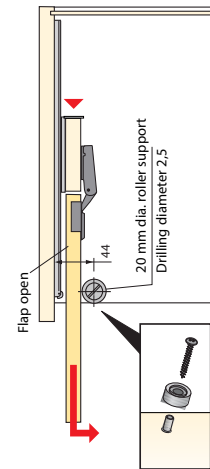

## Slide Dimensions

DIY Installation Guide

## Assembly

1

2

\*Follow Strip must be 12mm thick

3

4

5