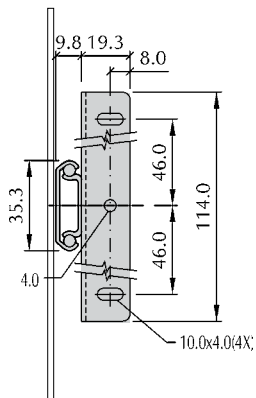

# Pocket Door System

45mm Full Extension Slide

Code	L	A	B	C	D	Travel Length (TL)		
7035	457	103.4	230	308.9	Min 60	366,6	9kg / pair	2 pairs

## Slide Dimensions

DIY Installation Guide

## Assembly

1

2

\*Follow Strip must be 12mm thick

3

4

5