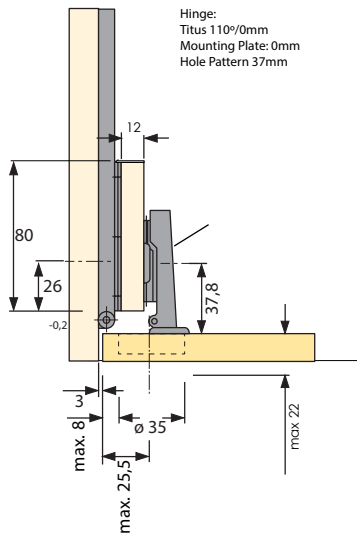

# Pocket Door System

45mm Full Extension Slide

Code	L	A	B	C	D	Travel Length (TL)		
7035	457	103.4	230	308.9	Min 60	366,6	9kg / pair	2 pairs

## Slide Dimensions

DIY Installation Guide

## Assembly

1

2

\*Follow Strip must be 12mm thick

3

4

5