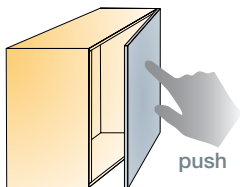

Titus

Push Latch
For **wooden doors**
and **drawers**

Gelmar

Push Latch

Push Latch

- Works with standard concealed hinges and drawers
- Effortless opening with just a light touch
- Depth adjustment ensures reliable closing and consistent performance in cases of inaccurate drilling
- 'Safety click' feature for easy detachment of the mechanism from the mounting plate

Linear Mounting Plate

Dimensions

Drilling Pattern