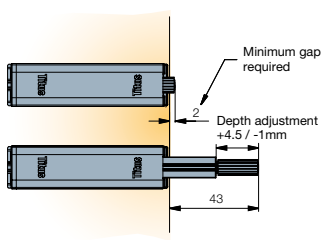

Titus

Push Latch
For **wooden doors**
and **drawers**

Gelmar

Push Latch

Push Latch

- Works with standard concealed hinges and drawers
- Effortless opening with just a light touch
- Depth adjustment ensures reliable closing and consistent performance in cases of inaccurate drilling
- 'Safety click' feature for easy detachment of the mechanism from the mounting plate

Linear Mounting Plate

Dimensions

Drilling Pattern