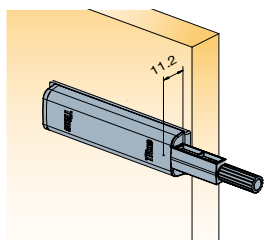

Titus

Push Latch
For **wooden doors**
and **drawers**

Gelmar

Push Latch

Push Latch

- Works with standard concealed hinges and drawers
- Effortless opening with just a light touch
- Depth adjustment ensures reliable closing and consistent performance in cases of inaccurate drilling
- 'Safety click' feature for easy detachment of the mechanism from the mounting plate

Linear Mounting Plate

Dimensions

Drilling Pattern