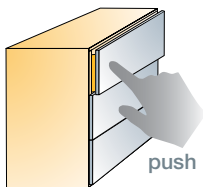

Titus

Push Latch
For **wooden doors**
and **drawers**

Gelmar

Push Latch

Push Latch

- Works with standard concealed hinges and drawers
- Effortless opening with just a light touch
- Depth adjustment ensures reliable closing and consistent performance in cases of inaccurate drilling
- 'Safety click' feature for easy detachment of the mechanism from the mounting plate

Linear Mounting Plate

Dimensions

Drilling Pattern